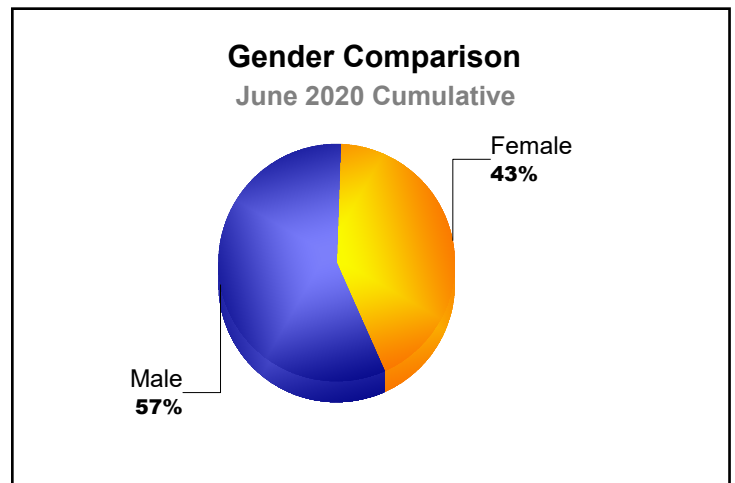

Year	New Clubs	Dropped Clubs	Gain/ Loss Clubs	New Members	Charter Members	Reinstate Members	Transfer Members	Total Member Added	Total Members Dropped	Gain/ Loss Members
2015-2016	0	0	0	107	0	11	8	126	-128	-2
2016-2017	0	0	0	116	0	5	5	126	-137	-11
2017-2018	0	0	0	115	0	10	12	137	-163	-26
2018-2019	0	-1	-1	108	0	9	11	128	-149	-21
2019-2020	0	-1	-1	76	1	4	9	90	-142	-52
Average	0	0	0	104	0	8	9	121	-144	-22