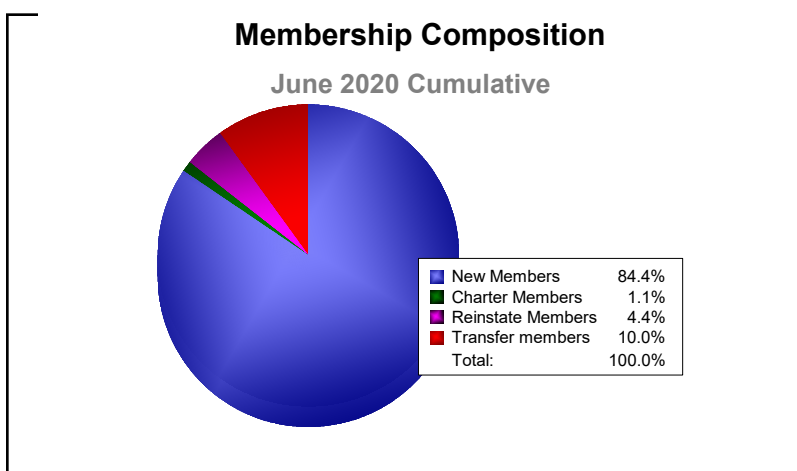

Year	New Clubs	Dropped Clubs	Gain/ Loss Clubs	New Members	Charter Members	Reinstate Members	Transfer Members	Total Member Added	Total Members Dropped	Gain/ Loss Members
2015-2016	0	0	0	107	0	11	8	126	-128	-2
2016-2017	0	0	0	116	0	5	5	126	-137	-11
2017-2018	0	0	0	115	0	10	12	137	-163	-26
2018-2019	0	-1	-1	108	0	9	11	128	-149	-21
2019-2020	0	-1	-1	76	1	4	9	90	-142	-52
Average	0	0	0	104	0	8	9	121	-144	-22

Year	New Clubs	Dropped Clubs	Gain/ Loss Clubs	New Members	Charter Members	Reinstate Members	Transfer Members	Total Member Added	Total Members Dropped	Gain/ Loss Members
2015-2016	0	0	0	0	0	0	0	0	0	0
2016-2017	0	0	0	0	0	0	0	0	0	0
2017-2018	0	0	0	0	0	0	0	0	-2	-2
2018-2019	0	0	0	0	0	0	0	0	0	0
2019-2020	0	0	0	0	0	0	0	0	0	0
Average	0	0	0	0	0	0	0	0	0	0