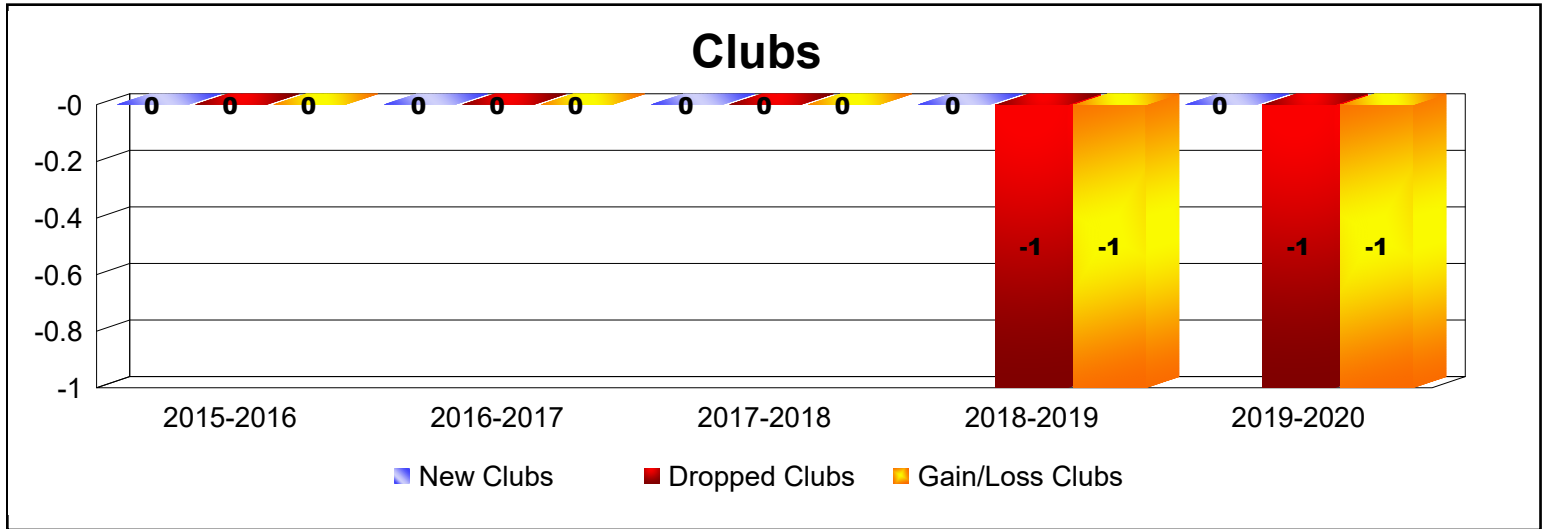

Year	New Clubs	Dropped Clubs	Gain/ Loss Clubs	New Members	Charter Members	Reinstate Members	Transfer Members	Total Member Added	Total Members Dropped	Gain/ Loss Members
2015-2016	0	0	0	107	0	11	8	126	-128	-2
2016-2017	0	0	0	116	0	5	5	126	-137	-11
2017-2018	0	0	0	115	0	10	12	137	-163	-26
2018-2019	0	-1	-1	108	0	9	11	128	-149	-21
2019-2020	0	-1	-1	76	1	4	9	90	-142	-52
Average	0	0	0	104	0	8	9	121	-144	-22

Year	New Clubs	Dropped Clubs	Gain/ Loss Clubs	New Members	Charter Members	Reinstate Members	Transfer Members	Total Member Added	Total Members Dropped	Gain/ Loss Members
2015-2016	0	0	0	0	0	0	0	0	0	0
2016-2017	0	0	0	0	0	0	0	0	0	0
2017-2018	0	0	0	0	0	0	0	0	-2	-2
2018-2019	0	0	0	0	0	0	0	0	0	0
2019-2020	0	0	0	0	0	0	0	0	0	0
Average	0	0	0	0	0	0	0	0	0	0