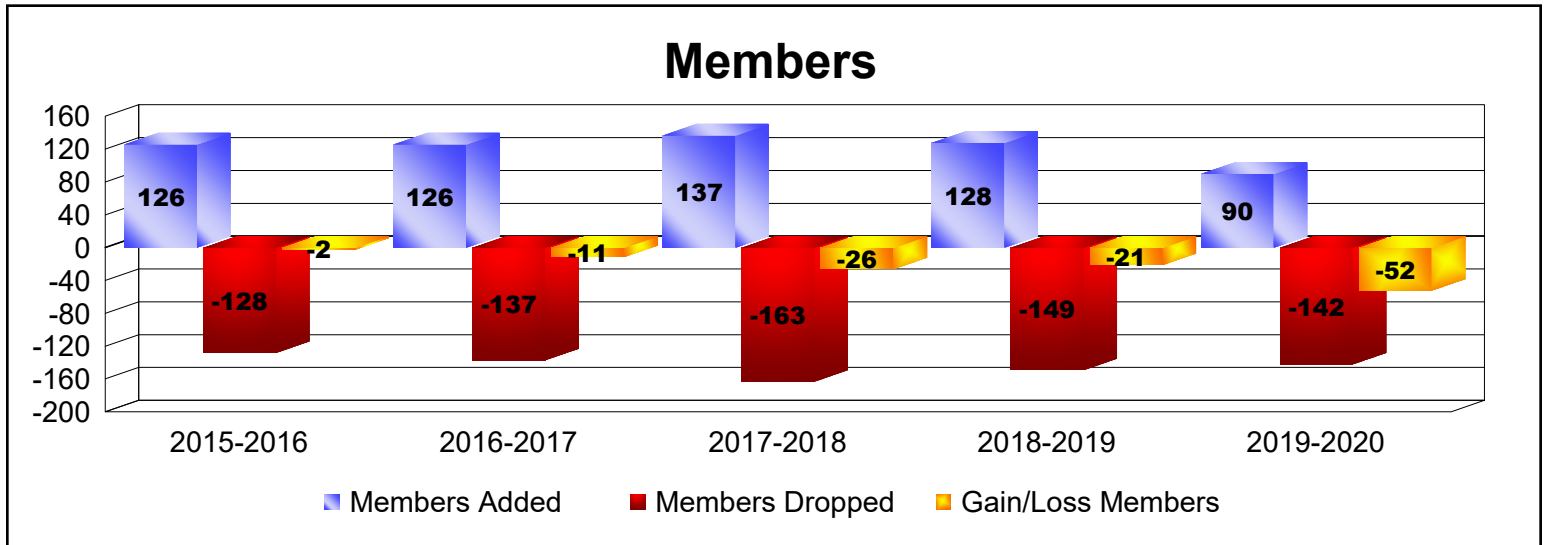

Year	New Clubs	Dropped Clubs	Gain/ Loss Clubs	New Members	Charter Members	Reinstate Members	Transfer Members	Total Member Added	Total Members Dropped	Gain/ Loss Members
2015-2016	0	0	0	107	0	11	8	126	-128	-2
2016-2017	0	0	0	116	0	5	5	126	-137	-11
2017-2018	0	0	0	115	0	10	12	137	-163	-26
2018-2019	0	-1	-1	108	0	9	11	128	-149	-21
2019-2020	0	-1	-1	76	1	4	9	90	-142	-52
Average	0	0	0	104	0	8	9	121	-144	-22

Year	New Clubs	Dropped Clubs	Gain/ Loss Clubs	New Members	Charter Members	Reinstate Members	Transfer Members	Total Member Added	Total Members Dropped	Gain/ Loss Members
2015-2016	0	0	0	0	0	0	0	0	0	0
2016-2017	0	0	0	0	0	0	0	0	0	0
2017-2018	0	0	0	0	0	0	0	0	-2	-2
2018-2019	0	0	0	0	0	0	0	0	0	0
2019-2020	0	0	0	0	0	0	0	0	0	0
Average	0	0	0	0	0	0	0	0	0	0